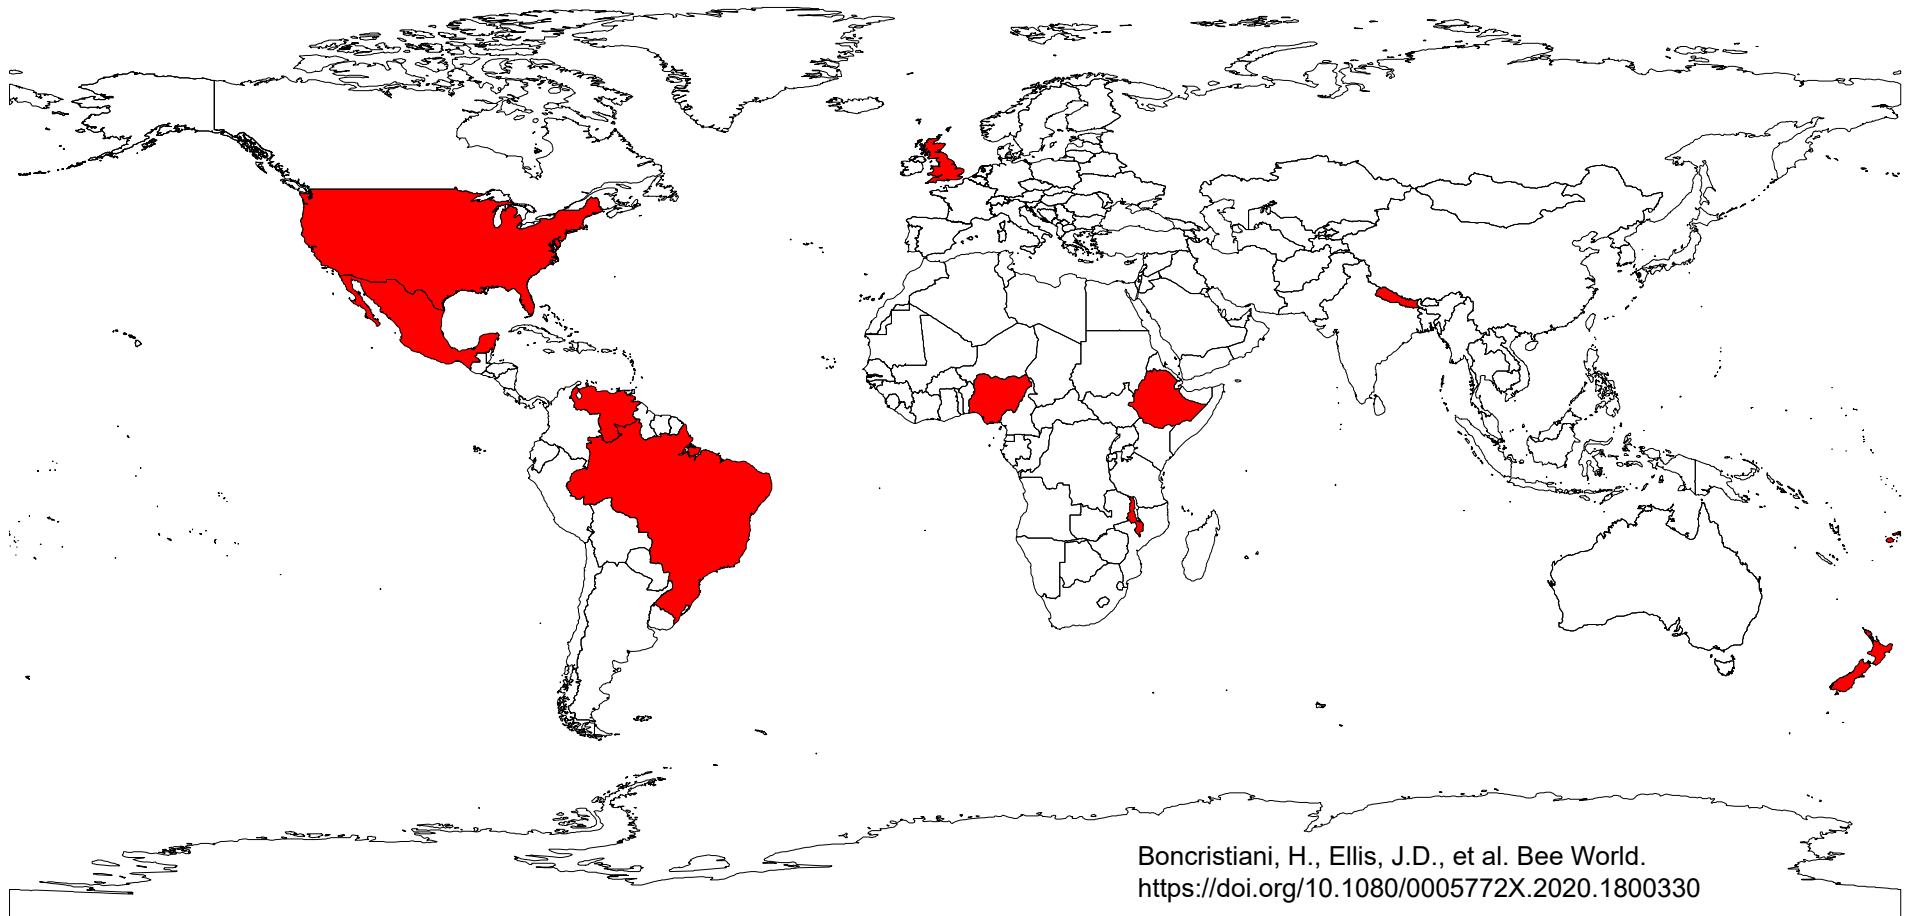

# *Achroia grisella* (Lesser Wax Moth)

Boncrisiani, H., Ellis, J.D., et al. Bee World.  
<https://doi.org/10.1080/0005772X.2020.1800330>